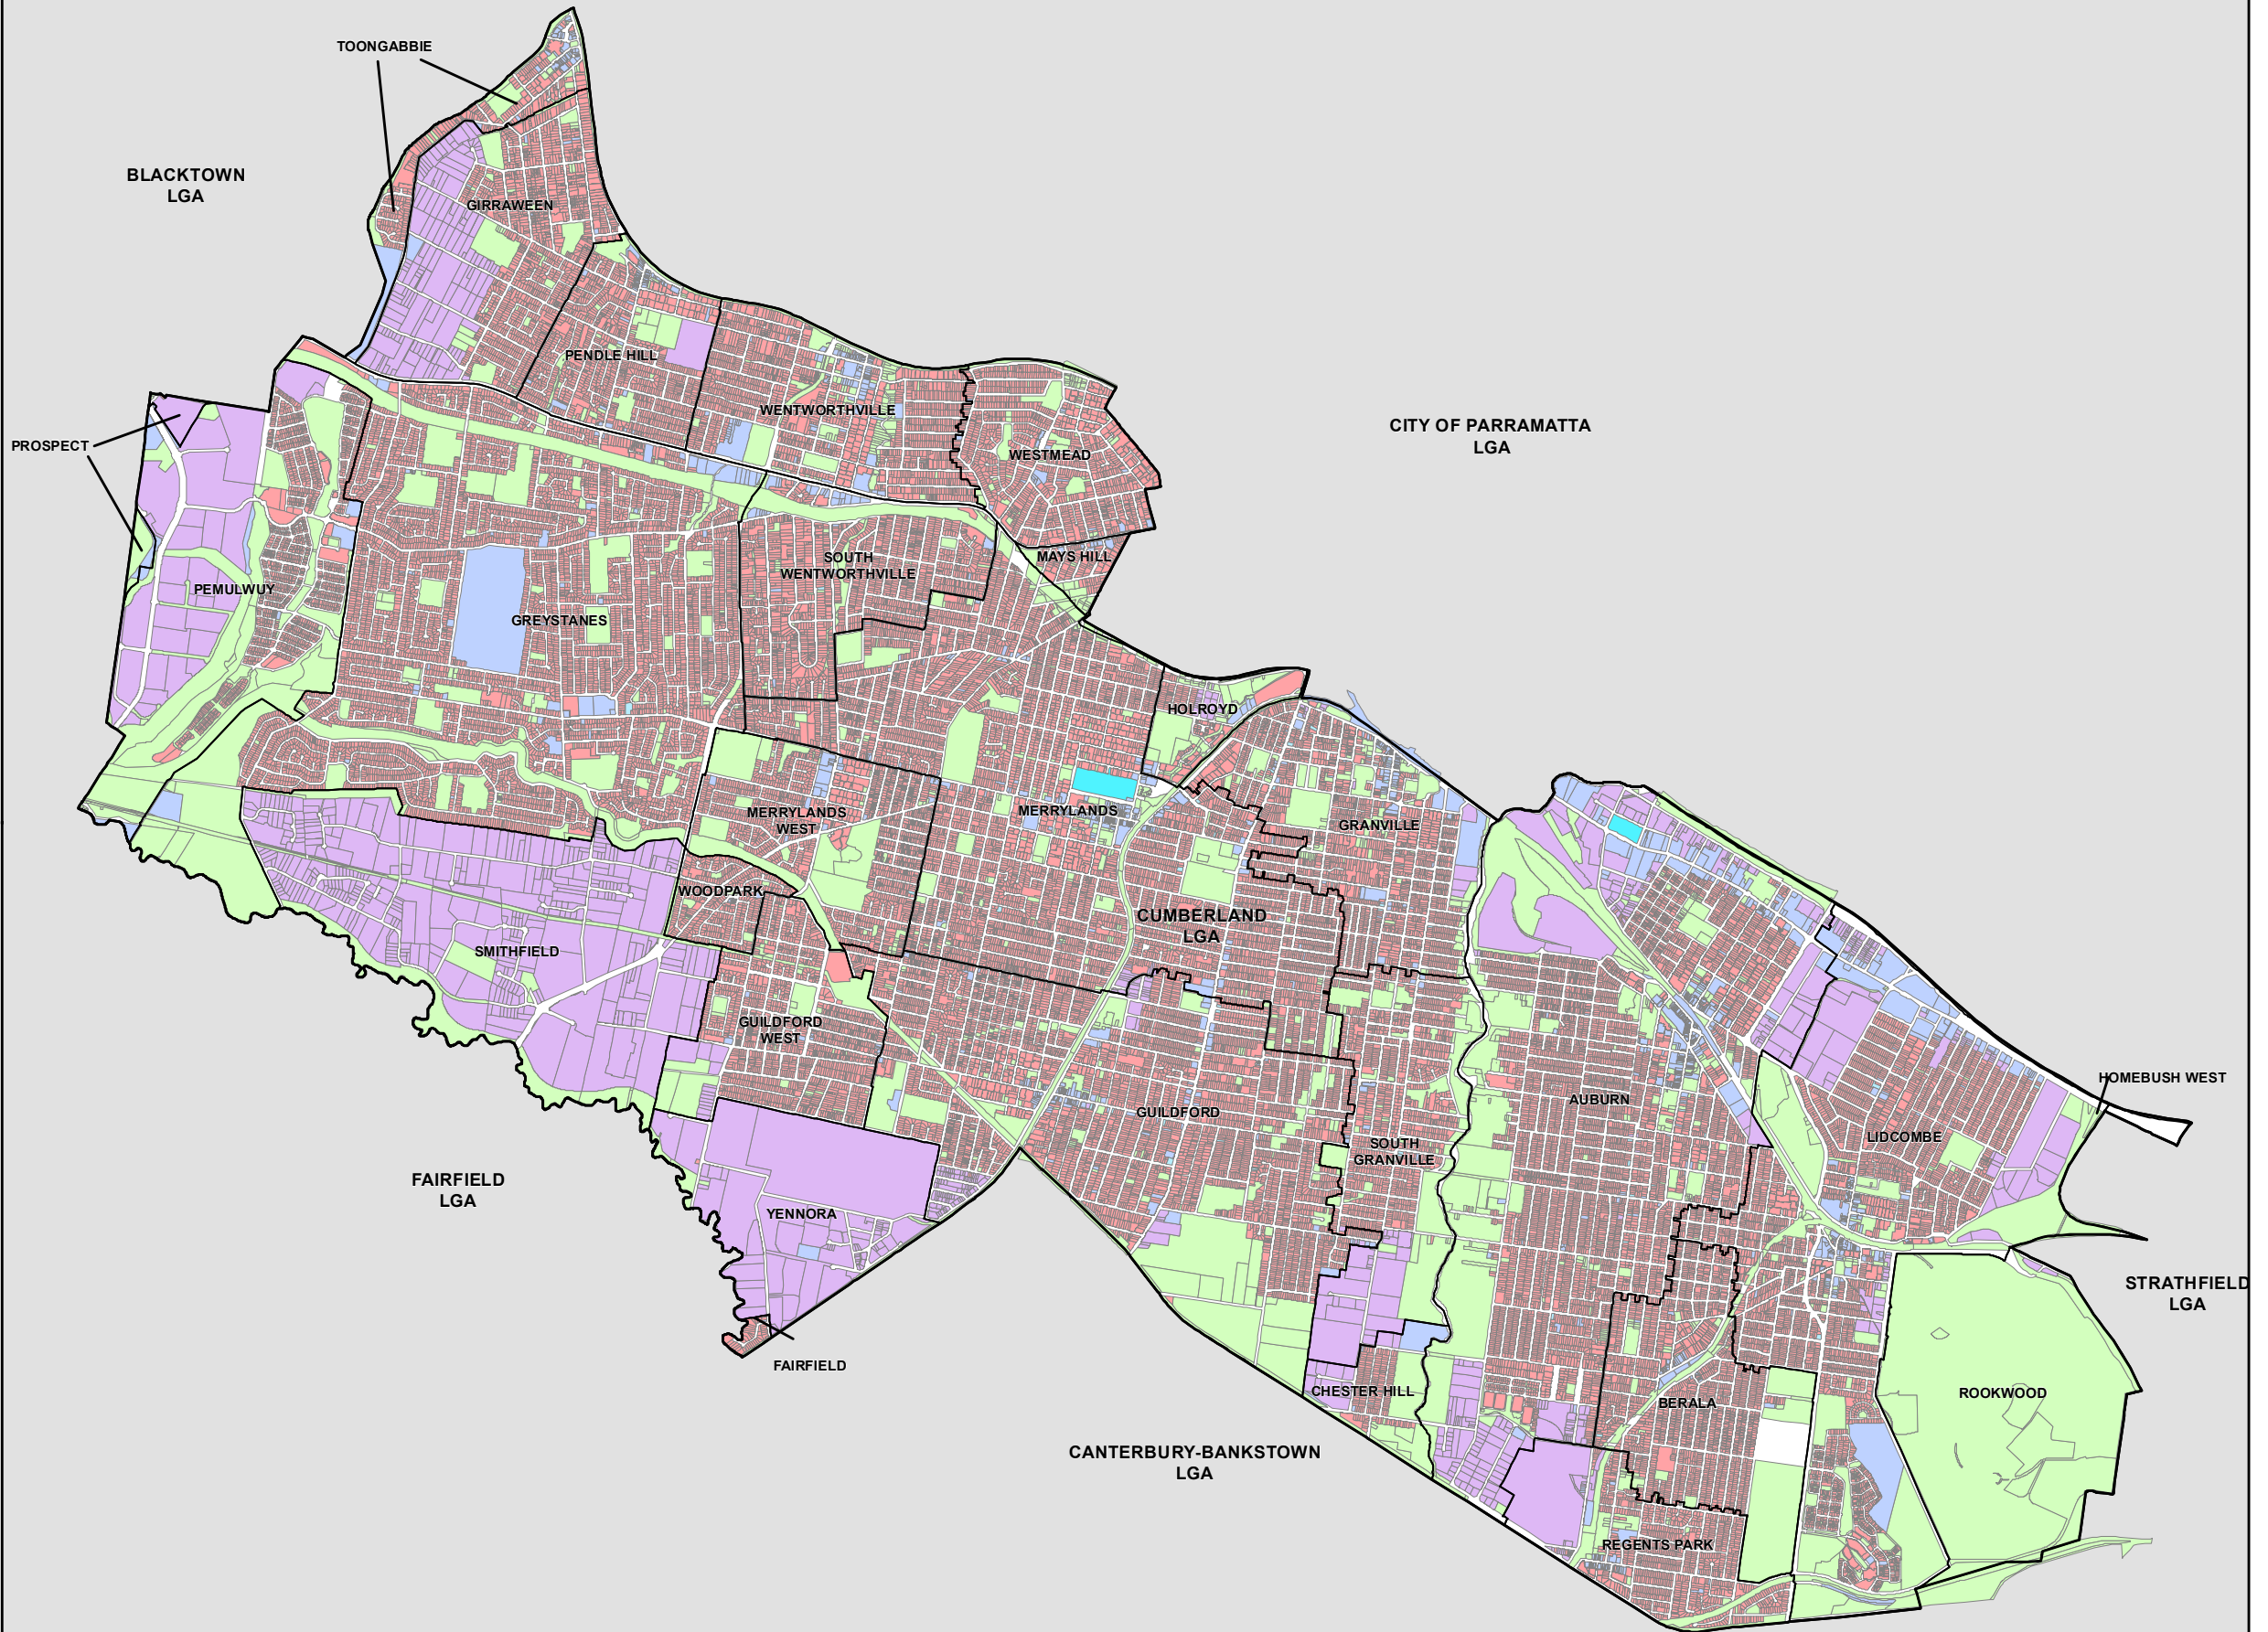

CUMBERLAND CITY COUNCIL

Cumberland 2024/2025 Rating Categories

LEGEND

- LGA Boundary
- Suburb Boundary

Rating Categories

- Residential
- Business
- Business Industrial
- Business Multiple Level Shop
- Business and Residential
- Non Rateable

0 200 400 Metres

Scale 1:48,000 @ A3

Projection: GDA 1994
MGA Zone 56

Map Name: Cumberland 2023/2024 Rating Categories
Date Created: 15/03/2024