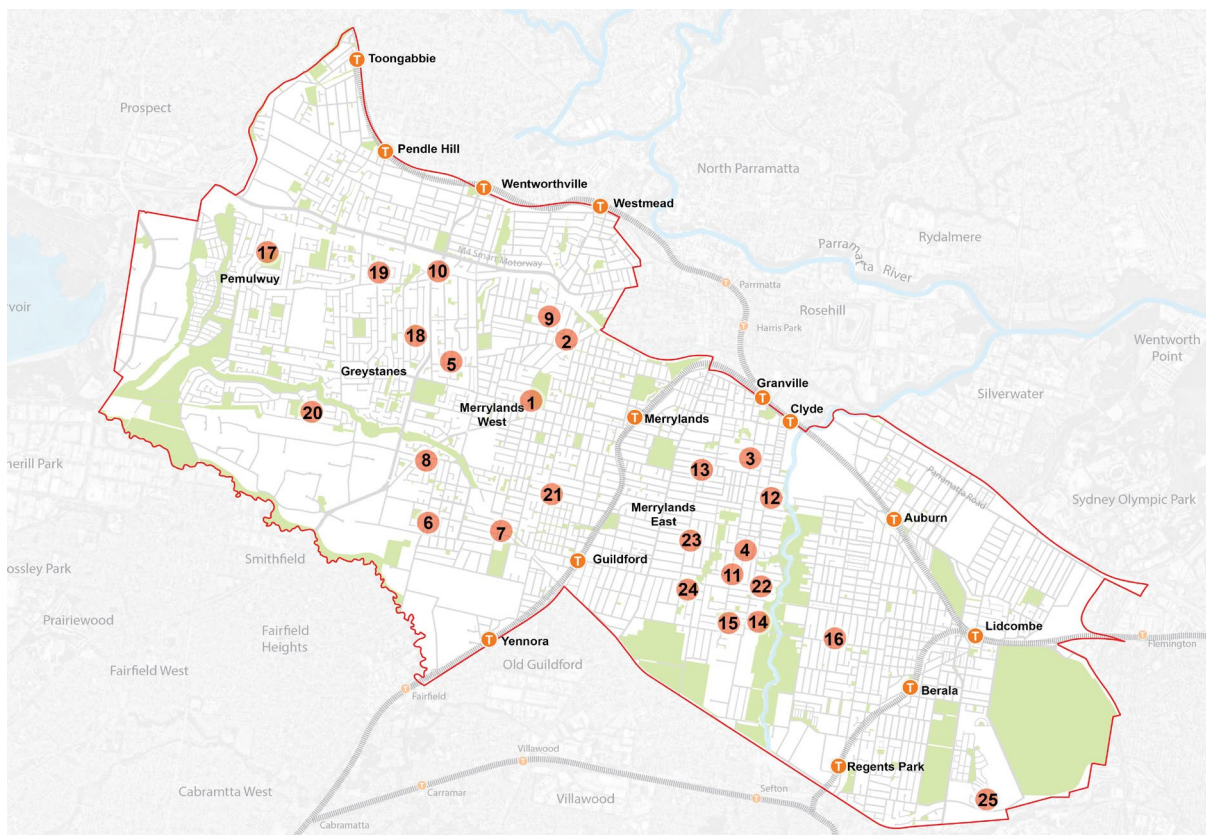

Feedback on the Draft Cumberland Local Shops Study 2023

Submit Your Feedback

Q1	Your Name:	
Q2	Your Address:	
Q3	Your Local Shop Area Number: (See map below)	

Legend

- | | |
|--|---|
| <ol style="list-style-type: none"> 1. Burnett Street Shops (381 Merrylands Road and surrounds, Merrylands) 2. Hilltop Road Shops (3 Hilltop Road and surrounds, Merrylands) 3. Louis Street, Granville (and surrounds) 4. Dellwood Street, South Granville (and surrounds) 5. 33-39 Irrigation Road, South Wentworthville 6. 121 and 123 Fairfield Road, Guildford West 7. 176 and 223-505 Fowler Road, Guildford West 8. 21-39 Dell Street, Smithfield (Woodpark Shopping Centre) 9. 51 Coleman Street, Merrylands 10. 49 Old Prospect Road, South Wentworthville 11. 342, 344, 348 Blaxcell Street, South Granville and 1 Guildford Road, South Granville | <ol style="list-style-type: none"> 12. 165 Clyde Street, South Granville (and surrounds) 13. 52-56 Excelsior Street, Merrylands 14. Clyde Street and Rawson Road Service Centre Cluster 15. 38-42 Rawson Road, Guildford 16. 234-238 Cumberland Road, Auburn 17. Bathurst Street Shops 18. Damien Avenue Shops 19. Maple Street Shops 20. Carnation Street Shops 21. 126-130 Hawkesview Street, Guildford 22. 291-295 Clyde Street, South Granville 23. 174-178 Excelsior Street, Guildford 24. 271-277 Excelsior Street, Guildford 25. 17 Brooks Circuit, Lidcombe |
|--|---|